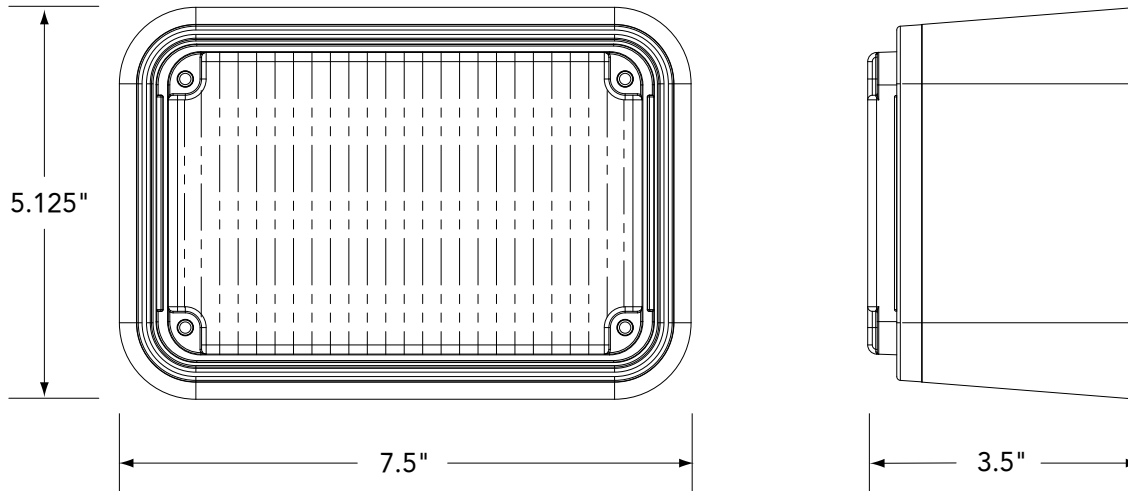

4620N

20 Watt NEOBE® Lighthouse

The 4620 NEOBE® lighthouse features a RECT-46SWBWP lamp and 20 watt NEOBE® power supply built into its base and potted with polyurethane for weatherproof durability. Film energy storage capacitors provide long life and extreme low and high temperature operation. The 4620N is a cost effective way to incorporate NEOBE® lighting on vehicles without installing lamp cables. The 4620N housing is available in chrome coated ABS.

Model No.	Description
4620N-1228-A	20 watt NEOBE® head, amber lens
4620N-1228-B	20 watt NEOBE® head, blue lens
4620N-1228-C	20 watt NEOBE® head, clear lens
4620N-1228-G	20 watt NEOBE® head, green lens
4620N-1228-R	20 watt NEOBE® head, red lens