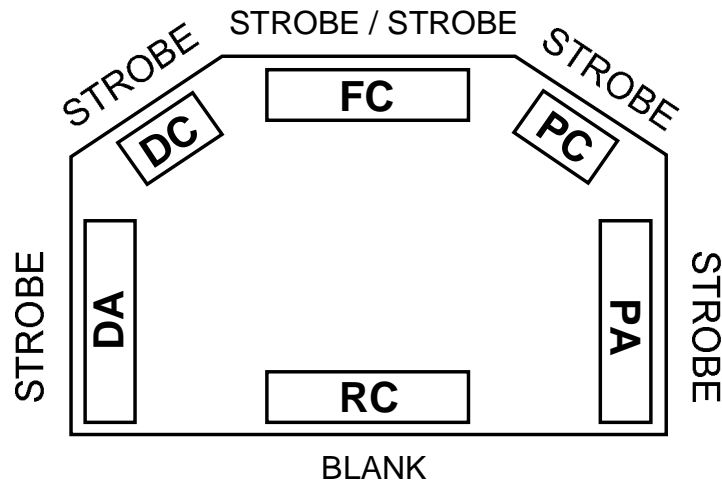

NEOBE LIGHTING
THE LOOK OF NEON
WITH THE POWER OF STROBE

950N1-1701

**PROGRAMMABLE
HELIOBE™ LIGHTBAR**

STANDARD FEATURE - CONTROL CABLE

LIGHTBAR OPTIONS

- Bonded Power Cable (Removes Control Cable)
- 930-ENCAP-BLK Black End Caps
- Magnetic Mount

Flash Pattern Factory Setting
(See Appendix A)

LIGHTBAR OPTIONS - (Only w/ Std Control Cable)

- Alley Lights
- FC - Single Preemption Emitter
- FC - STT, Stop/Turn/Tail LED Lamp
- 890-HP Upgrade

Revision: 10-11-2006