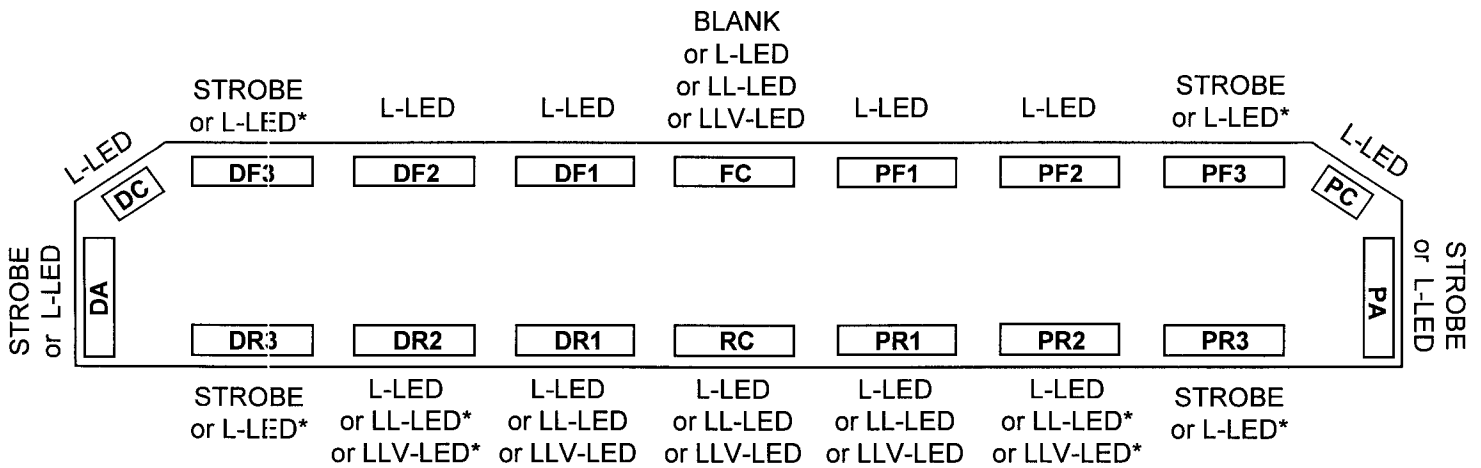

**NEOBE LIGHTING**  
**THE LOOK OF NEON**  
**WITH THE POWER OF STROBE**

**930NL-6407**

**HELIOBE™ LIGHTBAR**  
**WITH**  
**NEOBE AND LED LAMPS**

Please note:

A total of 6 Strobe lamp positions can be selected, from positions DF3/PF3, DC/PC, DA/PA and DR3/PR3.

L-LED - Single Element LED Warning Lamps

LL-LED - Dual Side-by-Side Element LED Warning Lamps

LLV-LED - Dual Top-Bottom Element LED Warning Lamps

**LIGHTBAR OPTIONS**

- Alley Lights - Rect-37HL or Rect-37HS in DA & PA
- Strobe DC & PC - [with (DA & PA) or (DR3 & PR3) as LED]
- DF1/PF1 or DF2/PF2 - 13 degree Scene Lights

**FC Position - Select One Only**

- 930-PRE2-1C - Single Head Strobe Preemption Emitter (Coded PRE Optional) in FC
- L-LED or LL-LED or Halogen Lamp for Takedown in FC

Revision: 03-30-2004

**5 YEAR WARRANTY!**