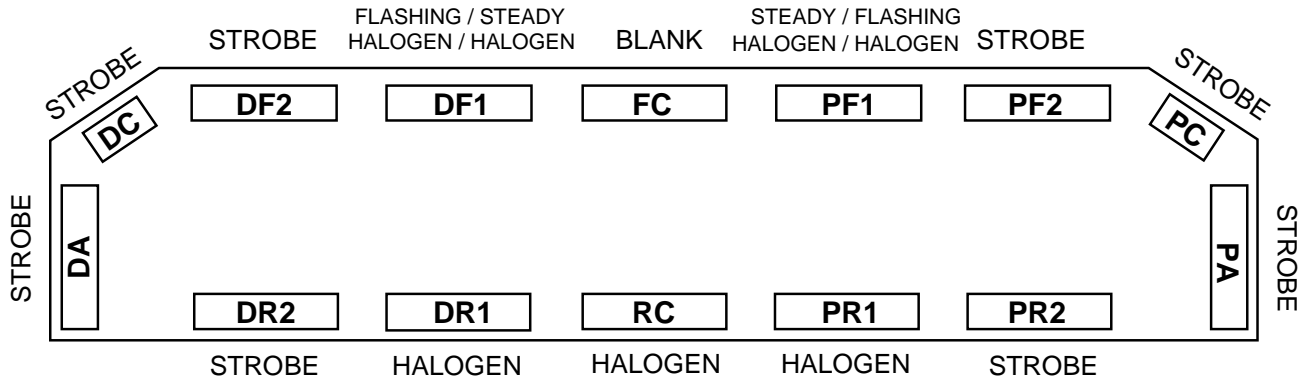

NEOBE LIGHTING
THE LOOK OF NEON
WITH THE POWER OF STROBE

930NH-4805-0061

HELIOBE™ LIGHTBAR
WITH
NEOBE AND HALOGEN LAMPS

LIGHTBAR OPTIONS

- Alley Lights
- Takedown Light or Front Flasher in FC
- Split Rear Work Light or Split Rear Flasher in DR2 & PR2
- 890HP Halogen Upgrade

* DR1, RC, & PR1 - Control cable supplied for
Customer Supplied Halogen Control

10 YEAR WARRANTY!

This product is covered by TOMAR's standard warranty except the warranty period is extended to 10 years for the power supply.