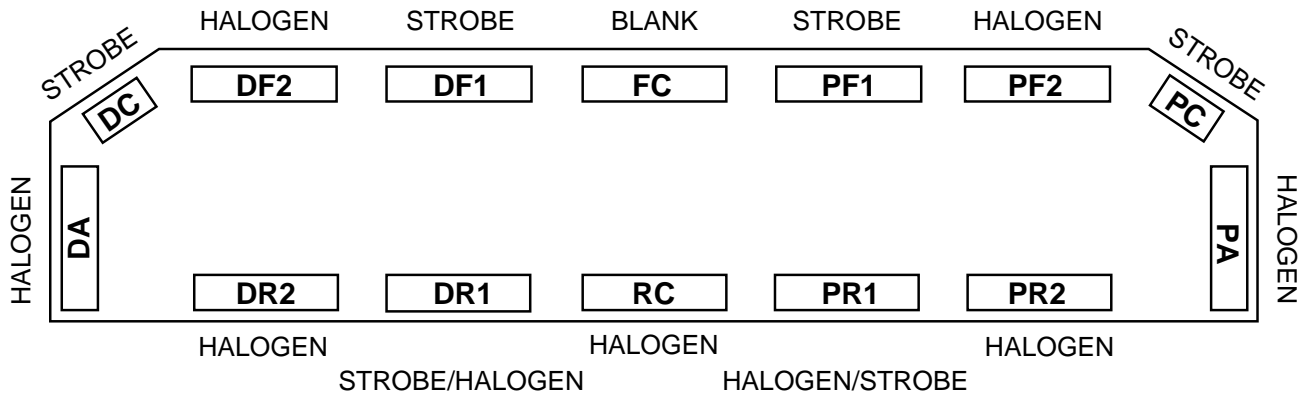

NEOBE LIGHTING
THE LOOK OF NEON
WITH THE POWER OF STROBE

930NH-4805-0003

HELIOBE™ LIGHTBAR
WITH
SYNCHRONIZED
NEOBE AND HALOGEN LAMPS

LIGHTBAR OPTIONS

- Alley Lights
- 890-HP Halogen Upgrade

LIGHTBAR OPTIONS - ONLY ONE ALLOWABLE

- Takedown Light or Front Flasher
- /930-PRE2-1C - Single Head Preemption Emitter (Coded PRE Optional)

*Standard Feature - Halogen Traffic Directional Pattern DR2, DR1, RC, PR1 & PR2

10 YEAR WARRANTY!

This product is covered by TOMAR's standard warranty except the warranty period is extended to 10 years for the power supply.