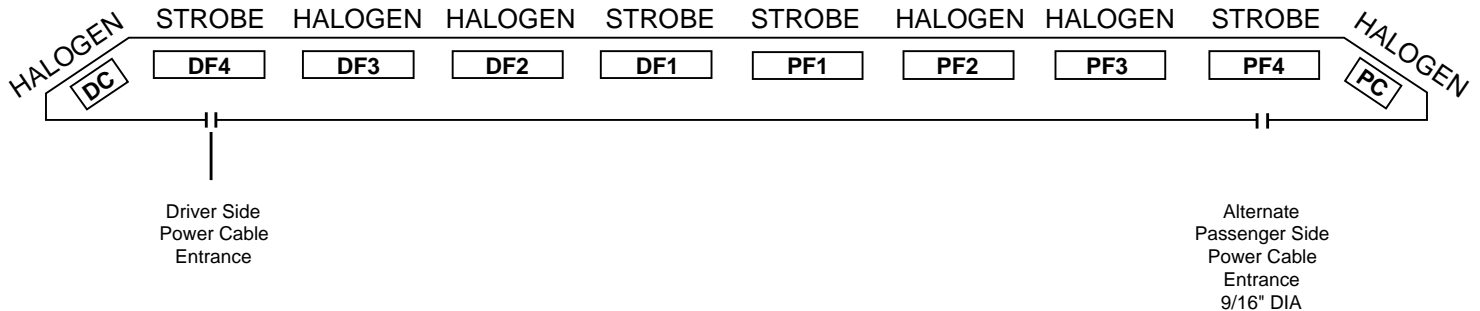

NEOBE LIGHTING
THE LOOK OF NEON
WITH THE POWER OF STROBE

465NH-7208-0089 HELIOBE™ HALFBAR

FRONT

LIGHTBAR OPTIONS

- /465-PMK-Permanent Mount Kit
- ICC Marker Lights - Select One of the Following:
 - 2 Outboard Amber ICC
 - 2 Outboard Red ICC
 - 3 Centered Amber ICC
 - 3 Centered Red ICC
 - 5 Amber ICC - 2 Outboard, 3 Centered
 - 5 Red ICC - 2 Outboard, 3 Centered

NOTES:

1. The 465 is furnished with wall mount hardware.
2. The standard entrance location for the power cable is on the left hand side of the lightbar (facing the rear). A 9/16" DIA. opening is provided on the right hand side for customer re-routing of the power cable.