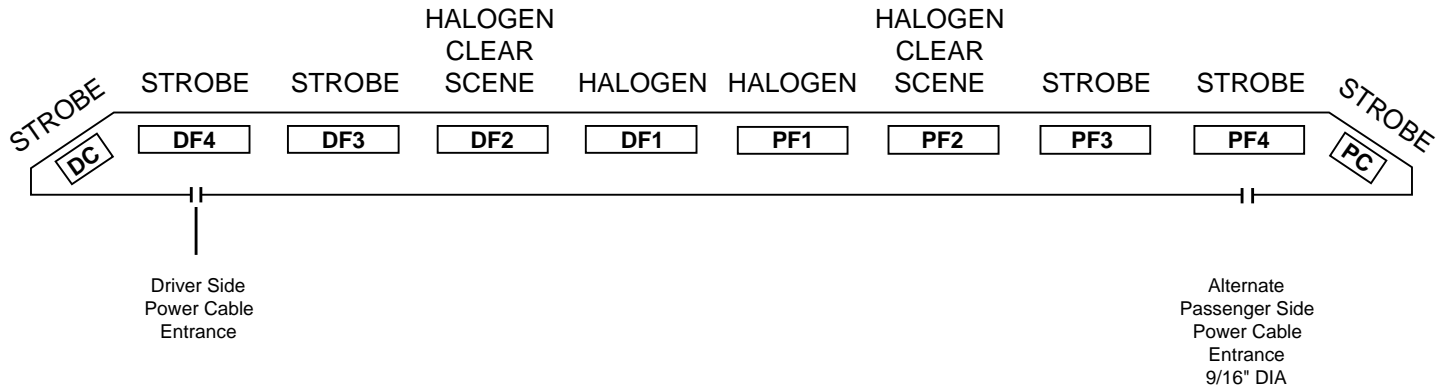

NEOBE LIGHTING
THE LOOK OF NEON
WITH THE POWER OF STROBE

465N-7208-0088

HELIOBE™ HALFBAR

FRONT

LIGHTBAR OPTIONS

- /465-PMK-Permanent Mount Kit
- ICC Marker Lights - Select One of the Following:
 - 2 Outboard Amber ICC
 - 2 Outboard Red ICC
 - 3 Centered Amber ICC
 - 3 Centered Red ICC
 - 5 Amber ICC - 2 Outboard, 3 Centered
 - 5 Red ICC - 2 Outboard, 3 Centered

NOTES:

1. The 465 is furnished with wall mount hardware.
2. The standard entrance location for the power cable is on the left hand side of the lightbar (facing the rear). A 9/16" DIA. opening is provided on the right hand side for customer re-routing of the power cable.