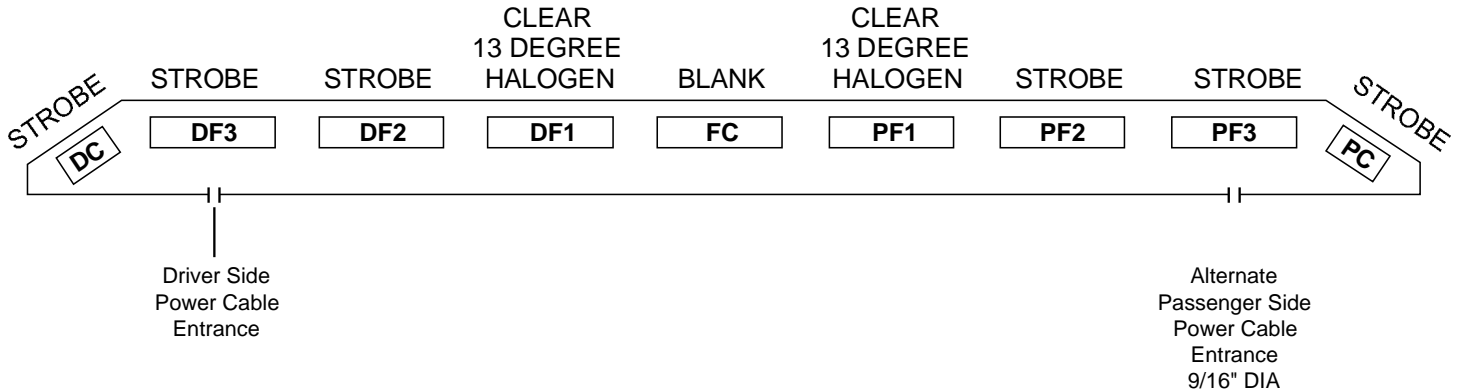

**NEOBE LIGHTING**  
THE LOOK OF NEON  
WITH THE POWER OF STROBE

**465N-6407-0073**

**HELIOBE™ HALFBAR**

FRONT

#### LIGHTBAR OPTIONS

- /465-PMK-Permanent Mount Kit
- Takedown Light in FC
- ICC Marker Lights - Select One of the Following:
  - 2 Outboard Amber ICC
  - 2 Outboard Red ICC
  - 3 Centered Amber ICC
  - 3 Centered Red ICC
  - 5 Amber ICC - 2 Outboard, 3 Centered
  - 5 Red ICC - 2 Outboard, 3 Centered

#### NOTES:

1. The 465 is furnished with wall mount hardware.
2. The standard entrance location for the power cable is on the left hand side of the lightbar (facing the rear). A 9/16" DIA. opening is provided on the right hand side for customer re-routing of the power cable.