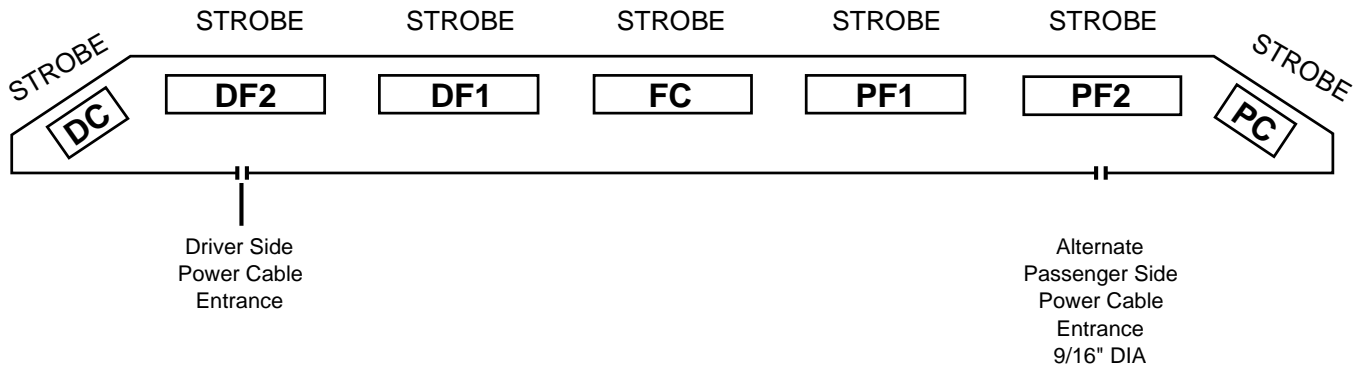

NEOBE LIGHTING
THE LOOK OF NEON
WITH THE POWER OF STROBE

465N-4805-0050

HELIOBE™ HALFBAR

FRONT

LIGHTBAR OPTIONS

- /465-PMK-Permanent Roof Mount Kit
- /QDC - Quick Disconnect

NOTES:

1. The 465 is furnished with wall mount hardware.
2. The standard entrance location for the power cable is on the left hand side of the lightbar (facing the rear). A 9/16" DIA. opening is provided on the right hand side for customer re-routing of the power cable.

10 YEAR WARRANTY!

This product is covered by TOMAR's standard warranty except the warranty period is extended to 10 years for the power supply.

2100 WEST OBISPO AVE.
GILBERT, AZ 85233

PHONE: 800-338-3133
FAX: 800-688-6627