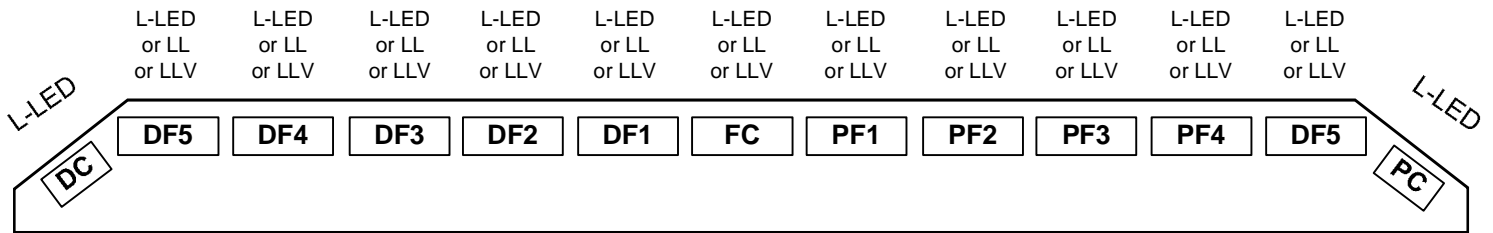

LED LIGHTING

465L-9611

LED HALFBAR

L-LED - Single Element LED Warning Lamps

LL-LED - Dual Side-by-Side Element LED Warning Lamps

LLV-LED - Dual Top-Bottom Element LED Warning Lamps

LIGHTBAR OPTIONS

- 930-PRE2-1C - Single Head Preemption Emitter (Coded PRE Optional) in FC
- Halogen Scene Lights in DF2 & PF2
- /STT-LED for STOP/TURN/TAIL in DF5 / PF5
- /465-PMK-Permanent Mount Kit

Revision: 10-09-2006

5 YEAR WARRANTY!

This product is covered by TOMAR's standard warranty except the warranty period is extended to 5 years.

2100 WEST OBISPO AVE.
GILBERT, AZ 85233

PHONE: 800-338-3133
FAX: 800-688-6627