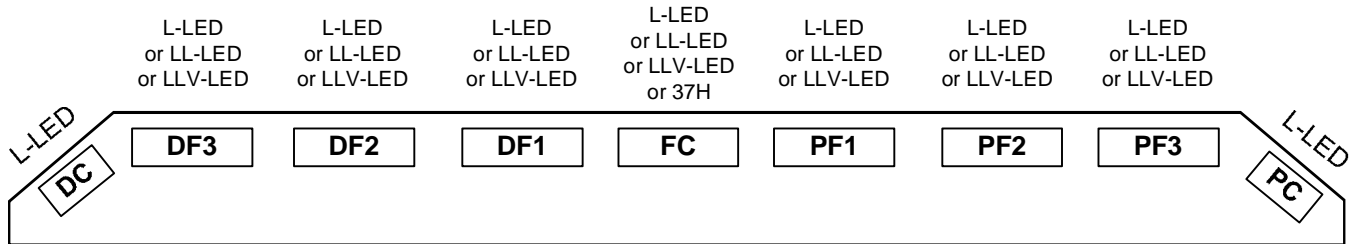

**LED LIGHTING**

**465L-6407**  
Standard

**LED HALFBAR**

L-LED - Single Element LED Warning Lamps

LL-LED - Dual Side-by-Side Element LED Warning Lamps

LLV-LED - Dual Top-Bottom Element LED Warning Lamps

**LIGHTBAR OPTIONS**

- /465-PMK-Permanent Mount Kit
- Halogen Scene Lights in DF1 / PF1 or DF2 / PF2
- /STT-LED for STOP/TURN/TAIL in DF3 / PF3
- /LED-2CHN-FLASH for FC LL-LED or DF1/PF1 L-LED Independent LED Flasher
- /LED-4CHN-FLASH for DF1/PF1 LL-LED Independent LED Flasher